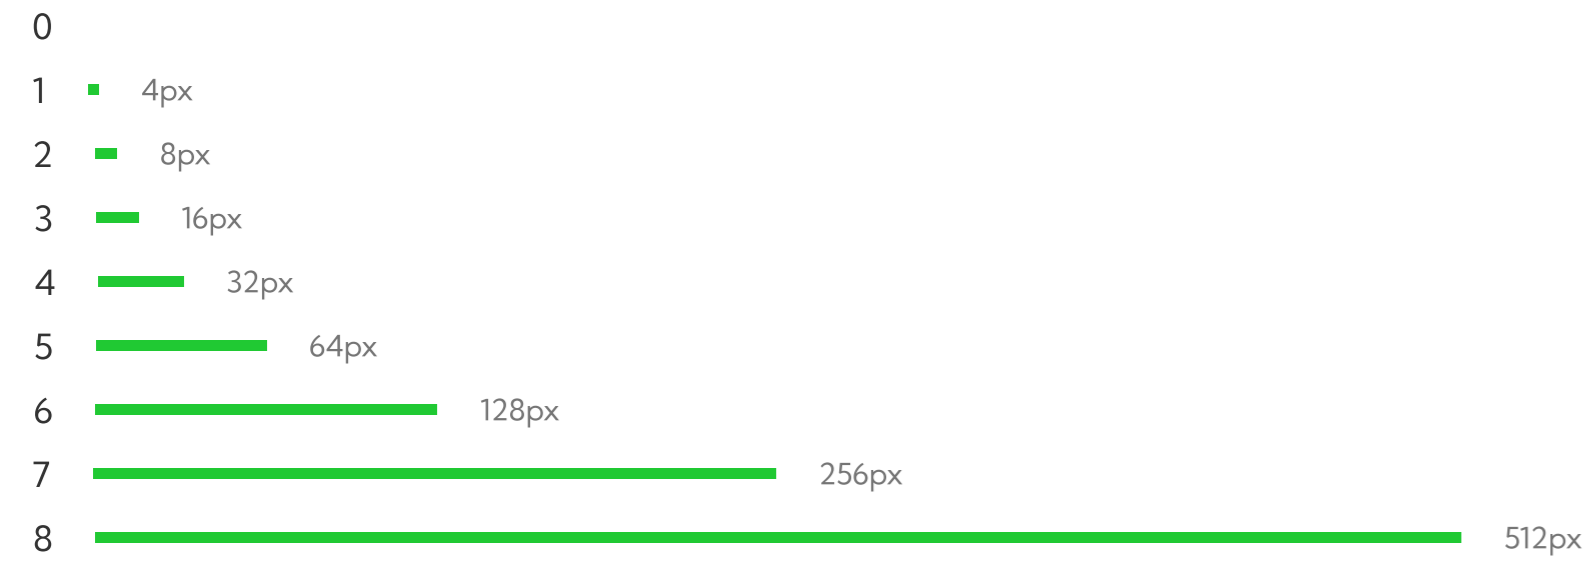

Oct. 2022, V1

Mobile Design System

Spacing

8px grid

The spacing scale is based on the 8px grid. Fall back to the 4px minor grid if the spacing scale is not sufficient.

Font

Kumbh Sans

Download

4 heading sizes

Smaller headings can also be used as subheadings if needed.

Colors

	Dark	default text		Green bright
	Light	light text		Green
	White	bg		Green dark 1
	Light gray 1	bg		Green light 1
	Light gray 2	border & bg		Green light 2
	Light gray 3	border & bg		
	Light gray 4	border & bg		